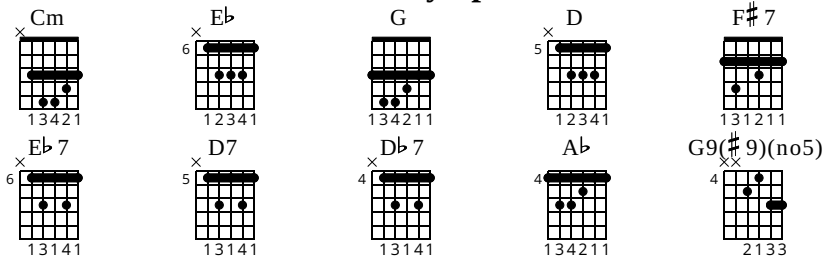

# Toxic

Rock version  
Britney Spears

Standard tuning

♩ = 120

## Verse

Chords: Cm, Eb, Cm

TAB

Chords: Eb, Cm, Eb

TAB

Chord progression: Eb, G, Cm

11 12 13

TAB

Chord progression: Cm, Eb7

20 21 22

TAB

Chord progression: D7, Db7, Cm

23 24 25

TAB

Pre-chorus

Musical notation for measures 41-43. Chords: G, Cm, Cm, D, Eb. Includes guitar TAB with fret numbers.

Chorus

Musical notation for measures 50-52. Chords: Eb7, D7. Includes guitar TAB with fret numbers.

Musical notation for measures 53-55. Chords: Db7, Cm, Eb7. Includes guitar TAB with fret numbers.