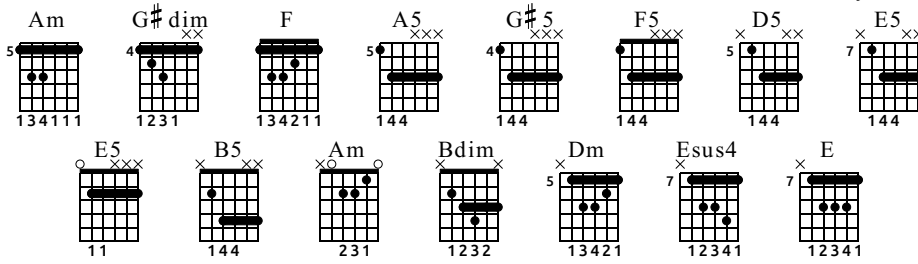

Uten Kompass

Words by Laila Storstad

Music by Esteban Manchado Velázquez

Standard tuning

$\text{♩} = 180$

Guitar

Intro

1